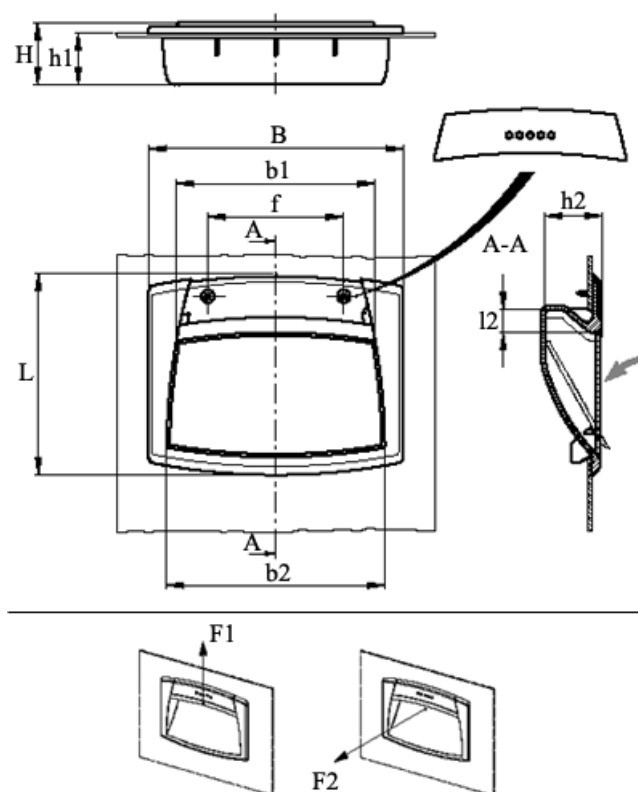

Data Sheet

Article number: 23052611315

Description: E+G Flush pull handle, w/flap
EPR.120/F-SH-C5

Measures

B	= 120	h2 = 26.5
b1	= 94	L = 95
b2	= 103	l2 = 11
f	= 64	
F1 (N)	= 1200	
F2 (N)	= 400	
H	= 28.5	
h1	= 24	